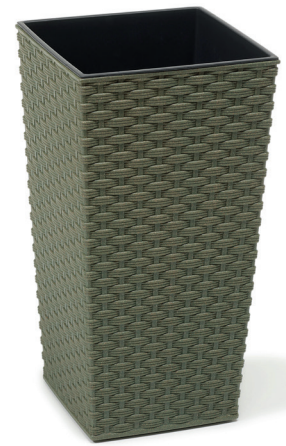

TURNING GREEN!

Lamela Eco Pots

The new line of eco pots made from recycled plastic and wood.

Lamela source the wood from the wood chippings in the production of furniture and other wooden products. These chips, which would usually have been disposed of get a new life in our latest line of pots.

They create a product that is not only ecological but also adds a natural touch to any interior or terrace.

GREY

FOREST GREEN

Finesse ECO Tall Square Rattan

CODE	SIZE	COLOUR	UNIT	PRICE
LM821G	19cm	Grey	Each	£4.85
LM821FG	19cm	Forest Green	Each	£4.85
LM822G	25cm	Grey	Each	£8.80
LM822FG	25cm	Forest Green	Each	£8.80

GREY

FOREST GREEN

Finesse ECO Tall Square Chisel

CODE	SIZE	COLOUR	UNIT	PRICE
LM830G	19cm	Grey	Each	£4.85
LM830FG	19cm	Forest Green	Each	£4.85
LM831G	25cm	Grey	Each	£8.80
LM831FG	25cm	Forest Green	Each	£8.80

Available with all pots in the eco range

GREY

FOREST GREEN

Yukka ECO Chisel Square

CODE	SIZE	COLOUR	UNIT	PRICE
LM835G	19cm	Grey	Each	£3.25
LM835FG	19cm	Forest Green	Each	£3.25
LM836G	25cm	Grey	Each	£6.50
LM836FG	25cm	Forest Green	Each	£6.50